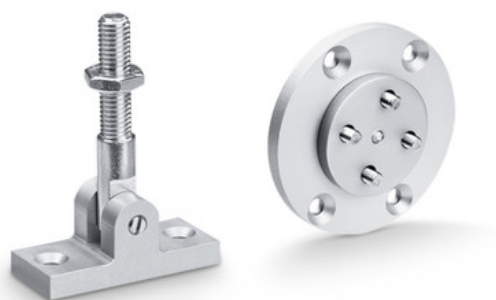

Product data sheet

Rotating bracket E 250 NT

For roof window installation of the E 250 NT spindle drive

AREAS OF APPLICATION

→ Secondary closing edge installation on roof windows

Rotating bracket E 250 NT

PRODUCT FEATURES

- With eye bolts and leaf bracket
- Suitable bracket mount available separately

TECHNICAL DATA

Productname Rotating bracket E 250 NT

VARIANTS / ORDER INFO

Designation	Description	Ident-No.	Colour
Rotating bracket E 250 NT	With eye bolts and leaf bracket	116114	according to RAL
Rotating bracket E 250 NT	With eye bolts and leaf bracket	116112	EV1
Rotating bracket E 250 NT	With eye bolts and leaf bracket	116113	white RAL 9016